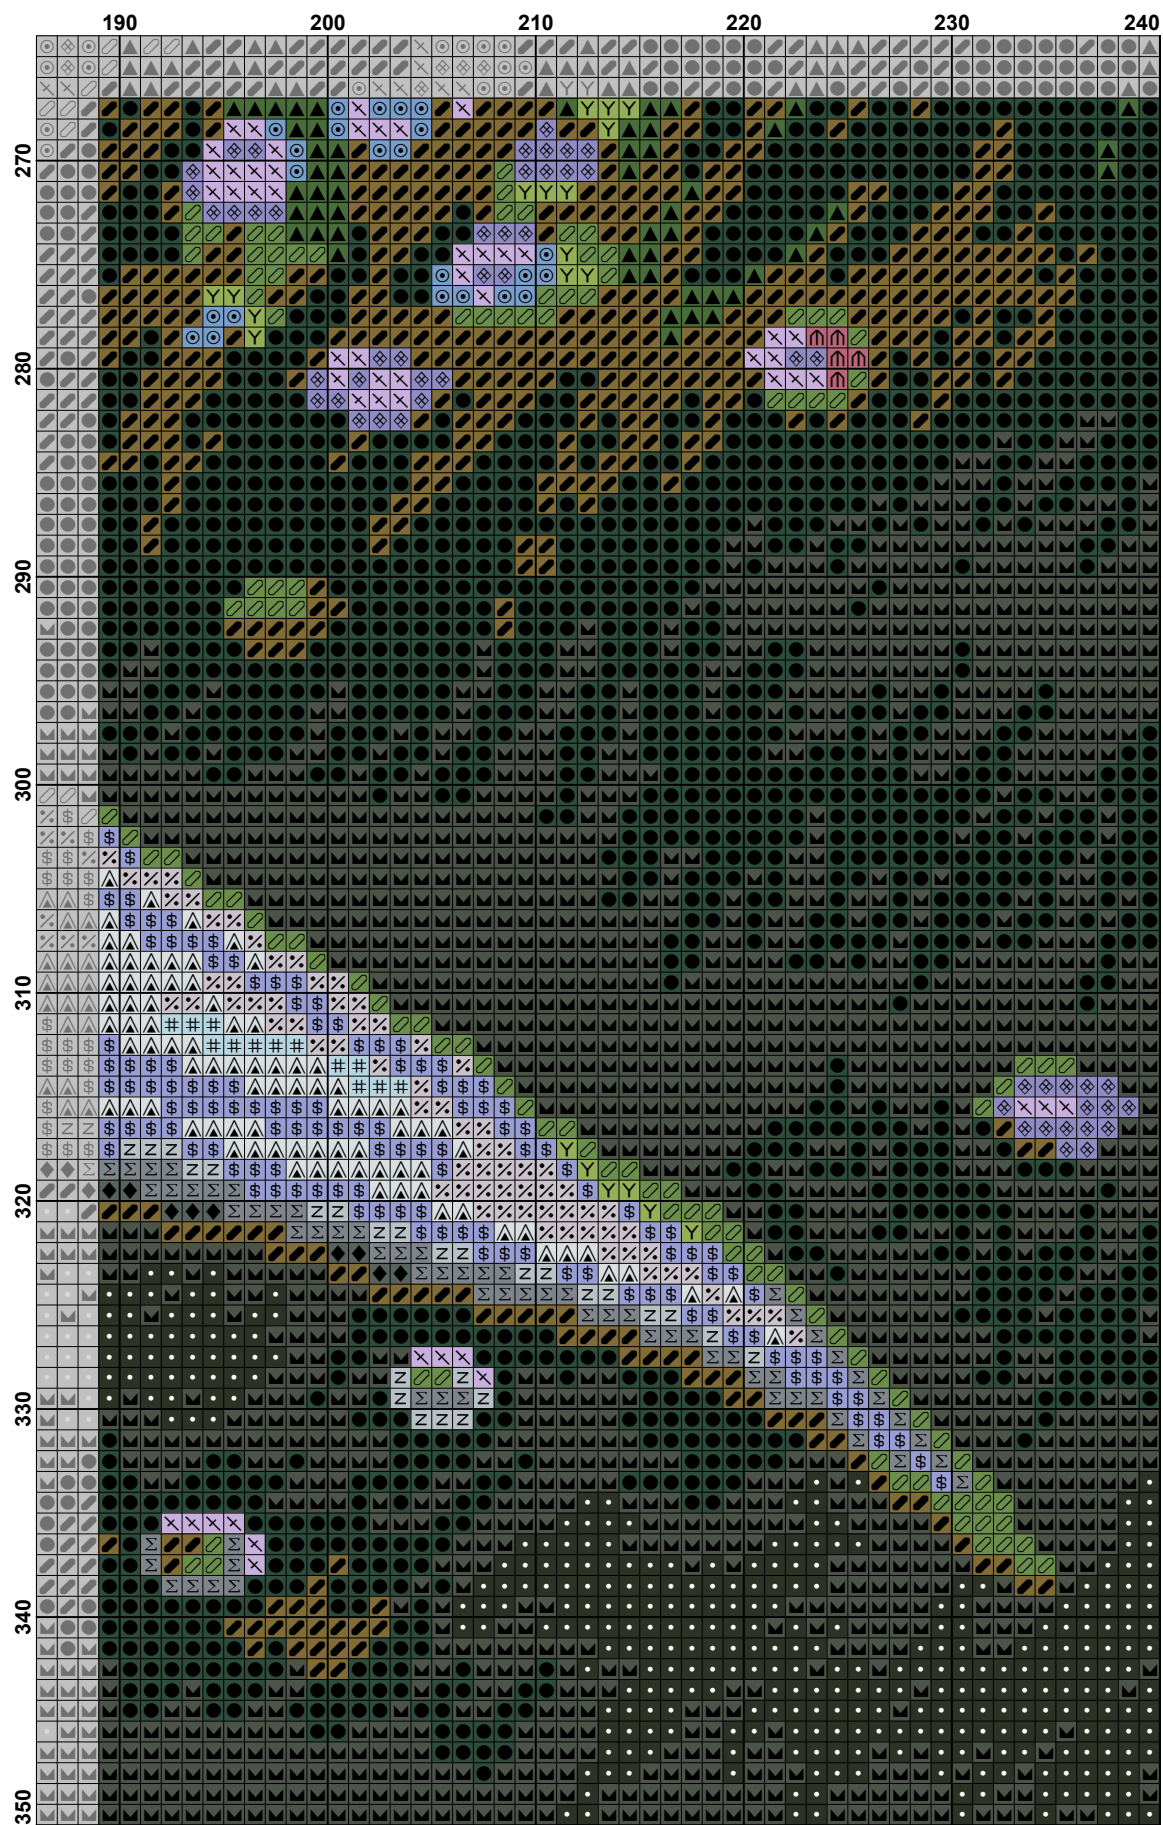

**Fabric:** Aida 14, White  
240w X 350h Stitches  
**Size:** 14 Count, 43.54w X 63.50h cm

**Floss Used for Full Stitches:**

Symbol	Strands	Type	Number	Color
	2	DMC	1	White
	2	DMC	150	Dusty Rose-UL VY DK
	2	DMC	155	Blue Violet-MD DK
	2	DMC	210	Lavender-MD
	2	DMC	221	Shell Pink-VY DK
	2	DMC	300	Mahogany-VY DK
	2	DMC	301	Mahogany-MD
	2	DMC	310	Black
	2	DMC	340	Blue Violet-MD
	2	DMC	350	Coral-MD
	2	DMC	355	Terra Cotta-DK
	2	DMC	400	Mahogany-DK
	2	DMC	402	Mahogany-VY LT
	2	DMC	413	Pewter Gray-DK
	2	DMC	414	Steel Gray-DK
	2	DMC	415	Pearl Gray
	2	DMC	470	Avocado Green-LT
	2	DMC	471	Avocado Green-VY LT
	2	DMC	500	Blue Green-VY DK
	2	DMC	722	Orange Spice-LT
	2	DMC	733	Olive Green-MD
	2	DMC	762	Pearl Gray-VY LT
	2	DMC	799	Delft Blue-MD
	2	DMC	831	Golden Olive-MD
	2	DMC	869	Hazelnut Brown-VY DK
	2	DMC	938	Coffee Brown-UL DK
	2	DMC	3345	Hunter Green-DK
	2	DMC	3346	Hunter Green
	2	DMC	3687	Mauve
	2	DMC	3743	Antique Violet-VY LT
	2	DMC	3756	Baby Blue-UL VY LT
	2	DMC	3776	Mahogany-LT
	2	DMC	3799	Pewter Gray-VY DK
	2	DMC	3821	Straw
	2	DMC	3823	Yellow-UL Pale
	2	DMC	3825	Pumpkin-Pale
	2	DMC	3833	Raspberry-LT
	2	DMC	3841	Baby Blue-Pale
	2	DMC	3853	Autumn Gold-DK
	2	DMC	3855	Autumn Gold-LT