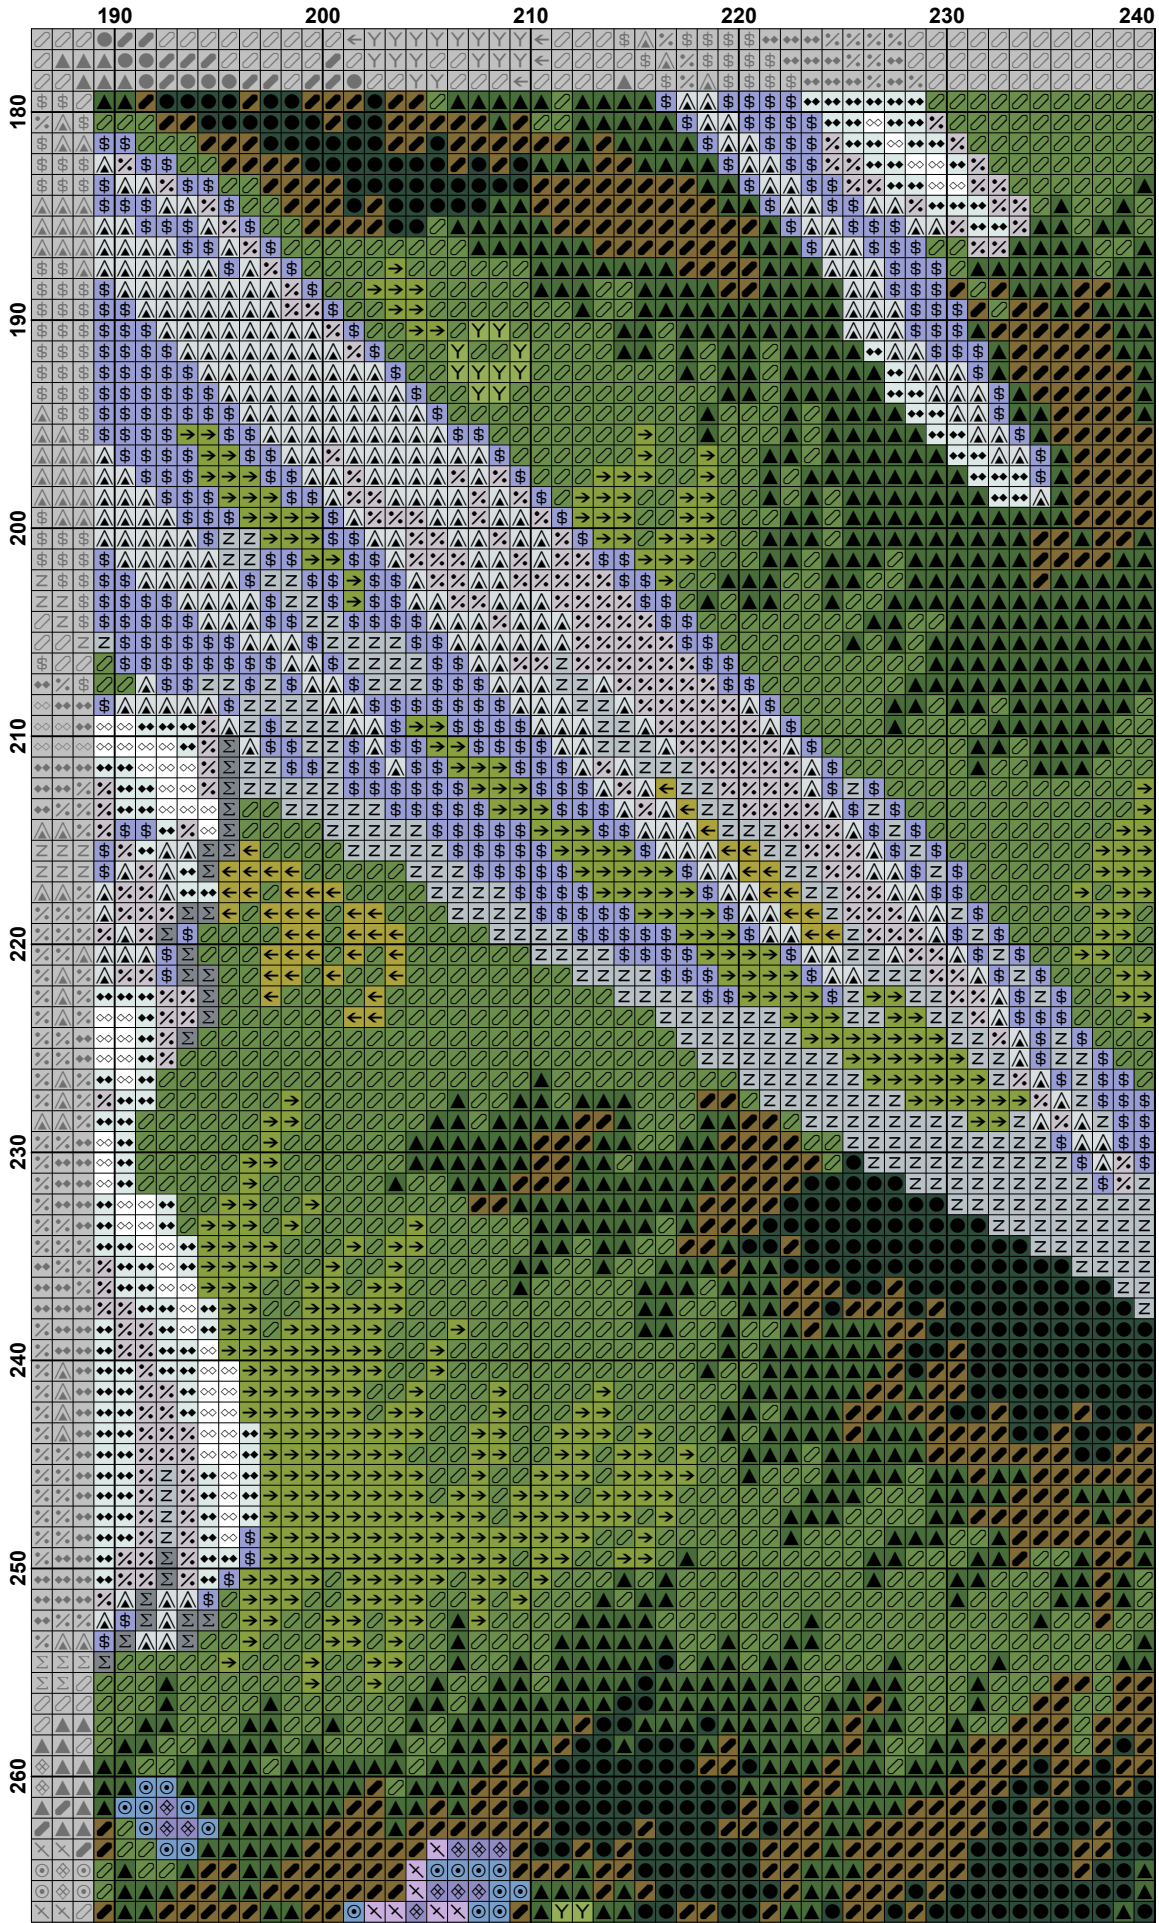

**Fabric:** Aida 14, White  
240w X 350h Stitches  
**Size:** 14 Count, 43.54w X 63.50h cm

**Floss Used for Full Stitches:**

Symbol	Strands	Type	Number	Color
	2	DMC	1	White
	2	DMC	150	Dusty Rose-UL VY DK
	2	DMC	155	Blue Violet-MD DK
	2	DMC	210	Lavender-MD
	2	DMC	221	Shell Pink-VY DK
	2	DMC	300	Mahogany-VY DK
	2	DMC	301	Mahogany-MD
	2	DMC	310	Black
	2	DMC	340	Blue Violet-MD
	2	DMC	350	Coral-MD
	2	DMC	355	Terra Cotta-DK
	2	DMC	400	Mahogany-DK
	2	DMC	402	Mahogany-VY LT
	2	DMC	413	Pewter Gray-DK
	2	DMC	414	Steel Gray-DK
	2	DMC	415	Pearl Gray
	2	DMC	470	Avocado Green-LT
	2	DMC	471	Avocado Green-VY LT
	2	DMC	500	Blue Green-VY DK
	2	DMC	722	Orange Spice-LT
	2	DMC	733	Olive Green-MD
	2	DMC	762	Pearl Gray-VY LT
	2	DMC	799	Delft Blue-MD
	2	DMC	831	Golden Olive-MD
	2	DMC	869	Hazelnut Brown-VY DK
	2	DMC	938	Coffee Brown-UL DK
	2	DMC	3345	Hunter Green-DK
	2	DMC	3346	Hunter Green
	2	DMC	3687	Mauve
	2	DMC	3743	Antique Violet-VY LT
	2	DMC	3756	Baby Blue-UL VY LT
	2	DMC	3776	Mahogany-LT
	2	DMC	3799	Pewter Gray-VY DK
	2	DMC	3821	Straw
	2	DMC	3823	Yellow-UL Pale
	2	DMC	3825	Pumpkin-Pale
	2	DMC	3833	Raspberry-LT
	2	DMC	3841	Baby Blue-Pale
	2	DMC	3853	Autumn Gold-DK
	2	DMC	3855	Autumn Gold-LT