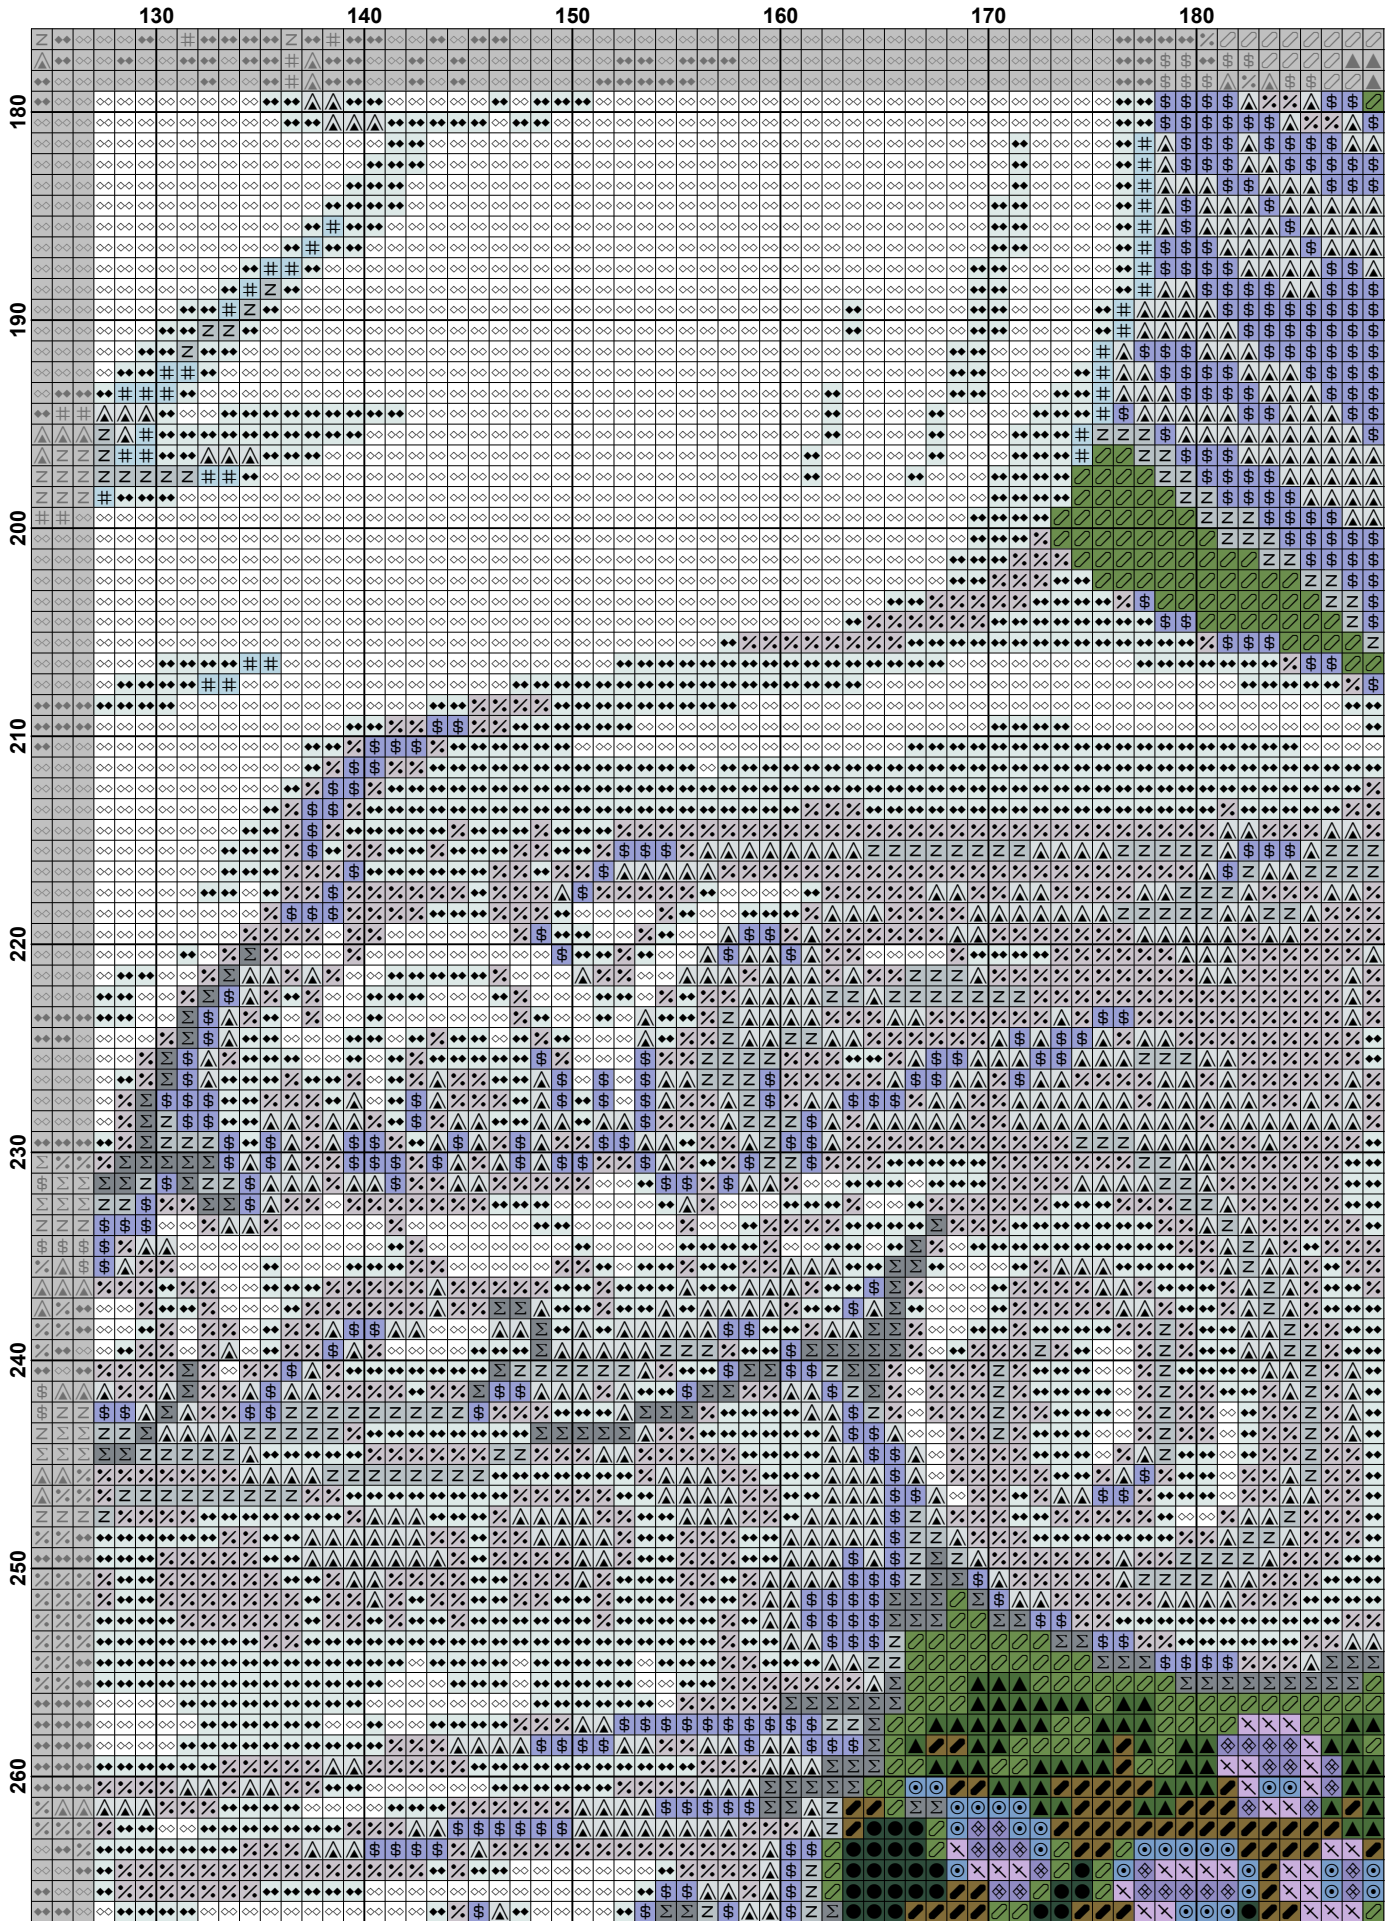

**Fabric:** Aida 14, White  
240w X 350h Stitches  
**Size:** 14 Count, 43.54w X 63.50h cm

**Floss Used for Full Stitches:**

Symbol	Strands	Type	Number	Color
	2	DMC	1	White
	2	DMC	150	Dusty Rose-UL VY DK
	2	DMC	155	Blue Violet-MD DK
	2	DMC	210	Lavender-MD
	2	DMC	221	Shell Pink-VY DK
	2	DMC	300	Mahogany-VY DK
	2	DMC	301	Mahogany-MD
	2	DMC	310	Black
	2	DMC	340	Blue Violet-MD
	2	DMC	350	Coral-MD
	2	DMC	355	Terra Cotta-DK
	2	DMC	400	Mahogany-DK
	2	DMC	402	Mahogany-VY LT
	2	DMC	413	Pewter Gray-DK
	2	DMC	414	Steel Gray-DK
	2	DMC	415	Pearl Gray
	2	DMC	470	Avocado Green-LT
	2	DMC	471	Avocado Green-VY LT
	2	DMC	500	Blue Green-VY DK
	2	DMC	722	Orange Spice-LT
	2	DMC	733	Olive Green-MD
	2	DMC	762	Pearl Gray-VY LT
	2	DMC	799	Delft Blue-MD
	2	DMC	831	Golden Olive-MD
	2	DMC	869	Hazelnut Brown-VY DK
	2	DMC	938	Coffee Brown-UL DK
	2	DMC	3345	Hunter Green-DK
	2	DMC	3346	Hunter Green
	2	DMC	3687	Mauve
	2	DMC	3743	Antique Violet-VY LT
	2	DMC	3756	Baby Blue-UL VY LT
	2	DMC	3776	Mahogany-LT
	2	DMC	3799	Pewter Gray-VY DK
	2	DMC	3821	Straw
	2	DMC	3823	Yellow-UL Pale
	2	DMC	3825	Pumpkin-Pale
	2	DMC	3833	Raspberry-LT
	2	DMC	3841	Baby Blue-Pale
	2	DMC	3853	Autumn Gold-DK
	2	DMC	3855	Autumn Gold-LT