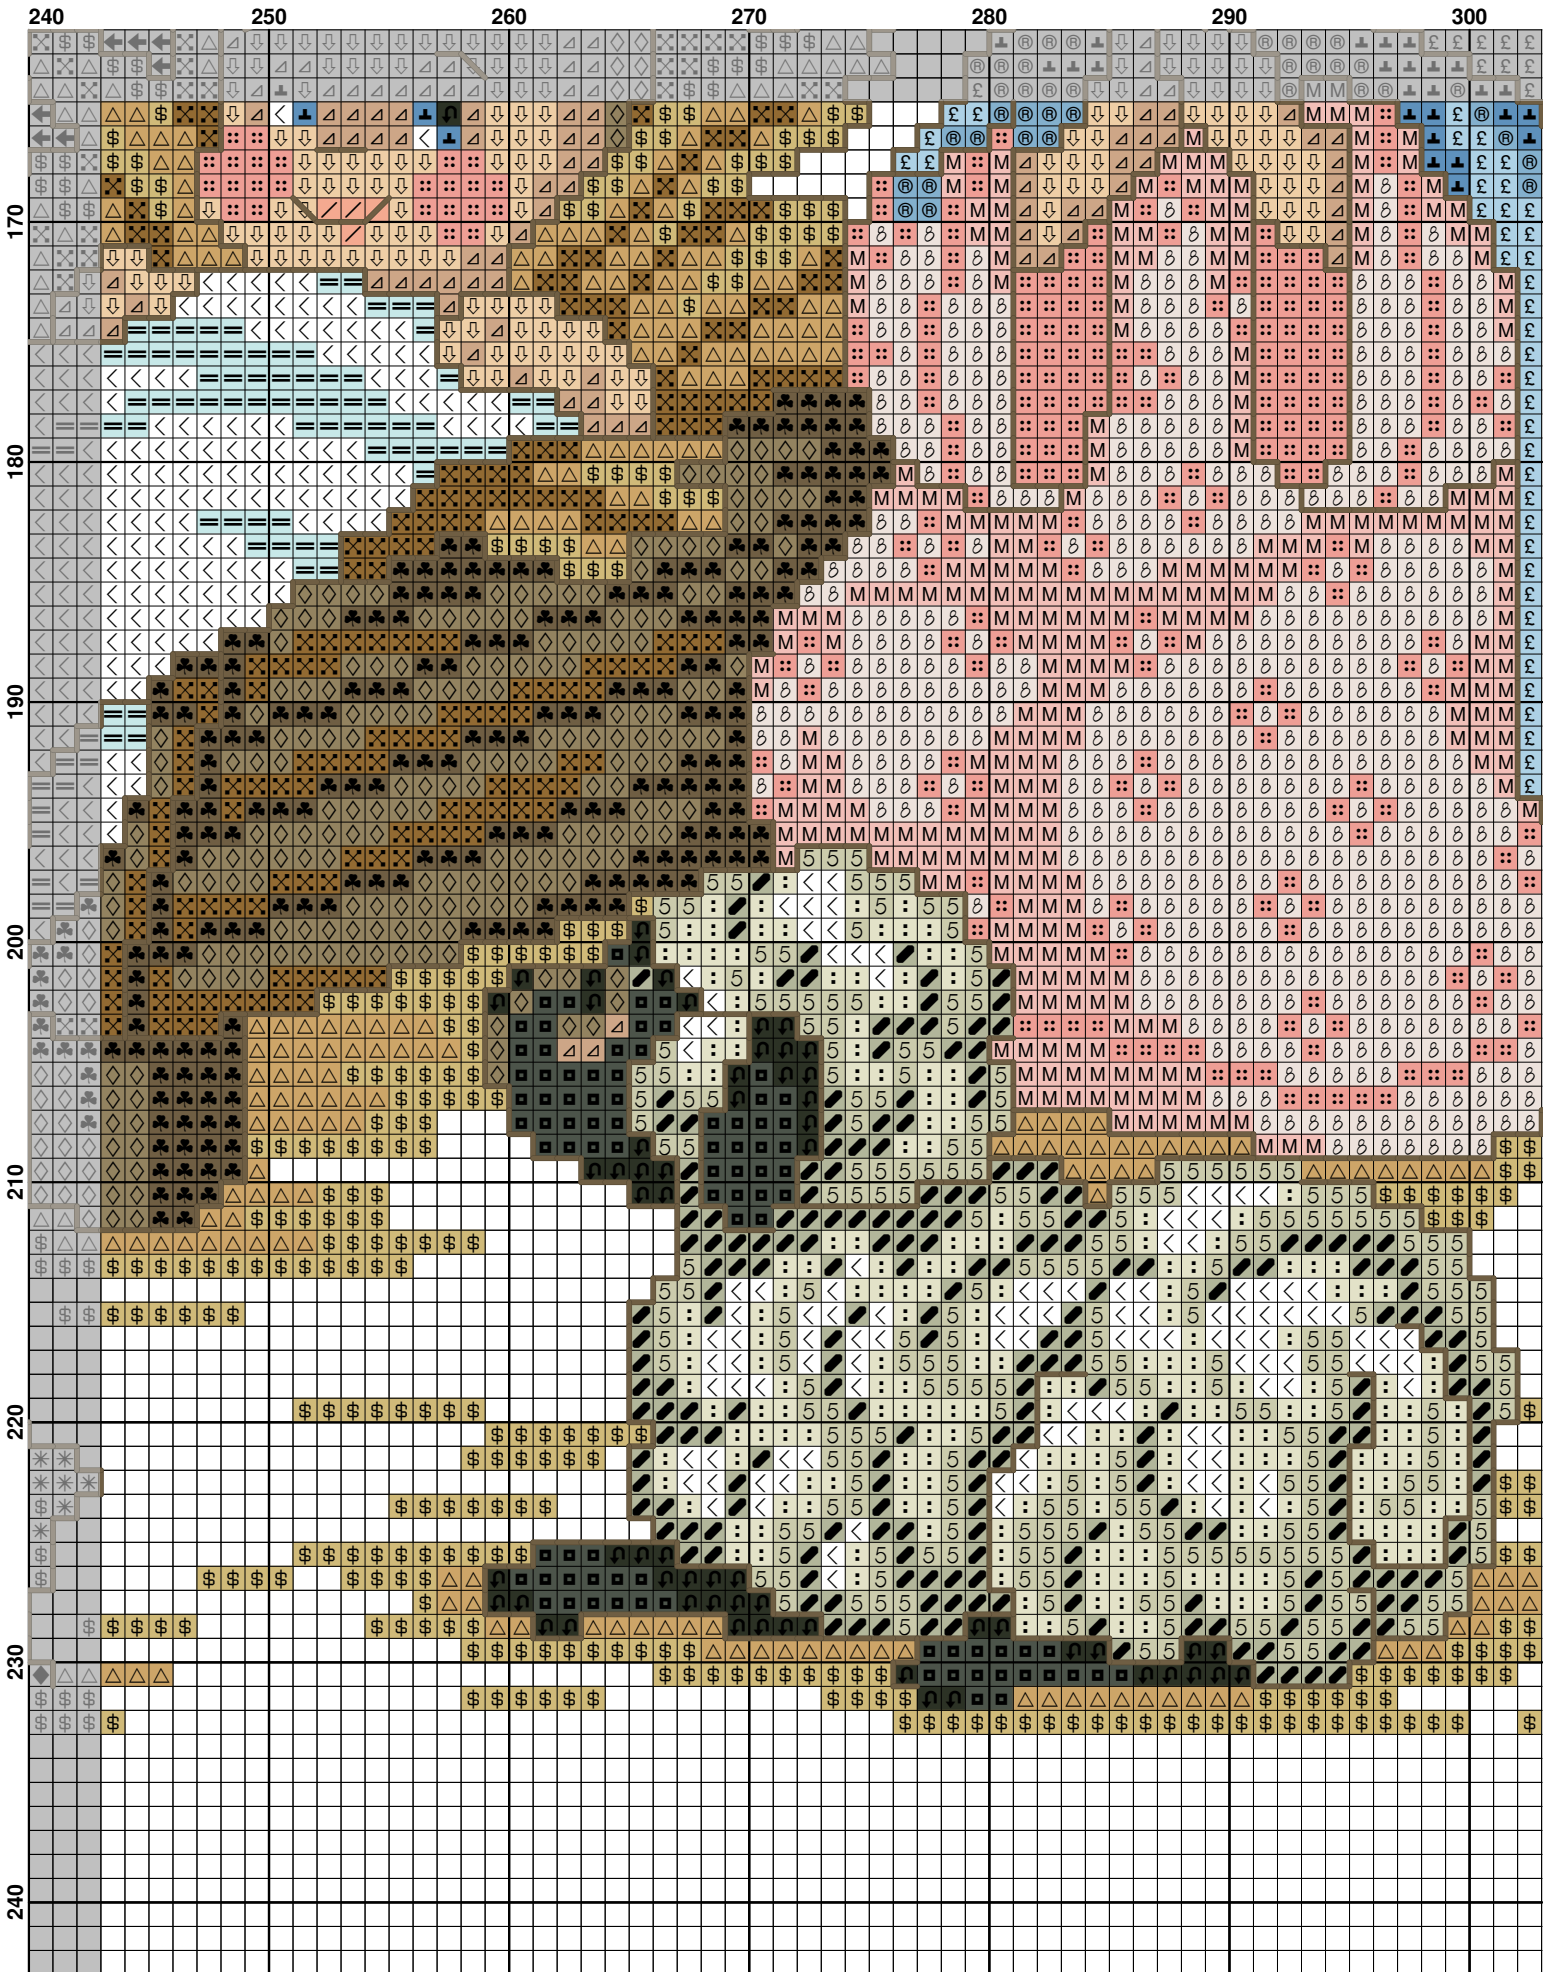

10 20 30 40 50 60

170
180
190
200
210
220
230
240

Pattern Name: Christmas Pageant Tree Skirt
Designed By: 08526
Company: Needle Treasures
Copyright: vodomilka
Fabric: Aida 14, White
 492w X 223h Stitches
Size(s): 14 Count, 89.26w X 40.46h cm
 16 Count, 78.10w X 35.40h cm

Floss Used for Full Stitches:

Symbol	Strands	Type	Number	Color
	2	DMC	211	Lavender-LT
	2	DMC	310	Black
	2	DMC	341	Blue Violet-LT
	2	DMC	350	Coral-MD
	2	DMC	352	Coral-LT
	2	DMC	422	Hazelnut Brown-LT
	2	DMC	434	Brown-LT
	2	DMC	436	Tan
	2	DMC	500	Blue Green-VY DK
	2	DMC	552	Violet-MD
	2	DMC	553	Violet
	2	DMC	554	Violet-LT
	2	DMC	561	Jade-VY DK
	2	DMC	562	Jade-MD
	2	DMC	644	Beige Gray-MD
	2	DMC	701	Christmas Green-LT
	2	DMC	703	Chartreuse
	2	DMC	730	Olive Green-VY DK
	2	DMC	743	Yellow-MD
	2	DMC	745	Yellow-LT Pale
	2	DMC	747	Sky Blue-VY LT
	2	DMC	760	Salmon
	2	DMC	761	Salmon-LT
	2	DMC	813	Blue-LT
	2	DMC	817	Coral Red-VY DK
	2	DMC	819	Baby Pink-LT
	2	DMC	822	Beige Gray-LT
	2	DMC	826	Blue-MD
	2	DMC	827	Blue-VY LT
	2	DMC	839	Beige Brown-DK
	2	DMC	840	Beige Brown-MD
	2	DMC	930	Antique Blue-DK
	2	DMC	931	Antique Blue-MD
	2	DMC	945	Tawny
	2	DMC	975	Golden Brown-DK
	2	DMC	976	Golden Brown-MD
	2	DMC	977	Golden Brown-LT
	2	DMC	3012	Khaki Green-MD
	2	DMC	3023	Brown Gray-LT
	2	DMC	3685	Mauve-DK

Symbol	Strands	Type	Number	Color
	2	DMC	3687	Mauve
	2	DMC	3747	Blue Violet-VY LT
	2	DMC	3773	Desert Sand-MD
	2	DMC	3799	Pewter Gray-VY DK
	2	DMC	White	White

Floss Used for Quarter Stitches:

Symbol	Strands	Type	Number	Color
	2	DMC	760	Salmon
	2	DMC	945	Tawny
	2	DMC	3773	Desert Sand-MD

Floss Used for Back Stitches:

Symbol	Strands	Type	Number	Color
	1	DMC	839	Beige Brown-DK

Floss Used for Straight Stitches:

Symbol	Strands	Type	Number	Color
	1	DMC	743	Yellow-MD