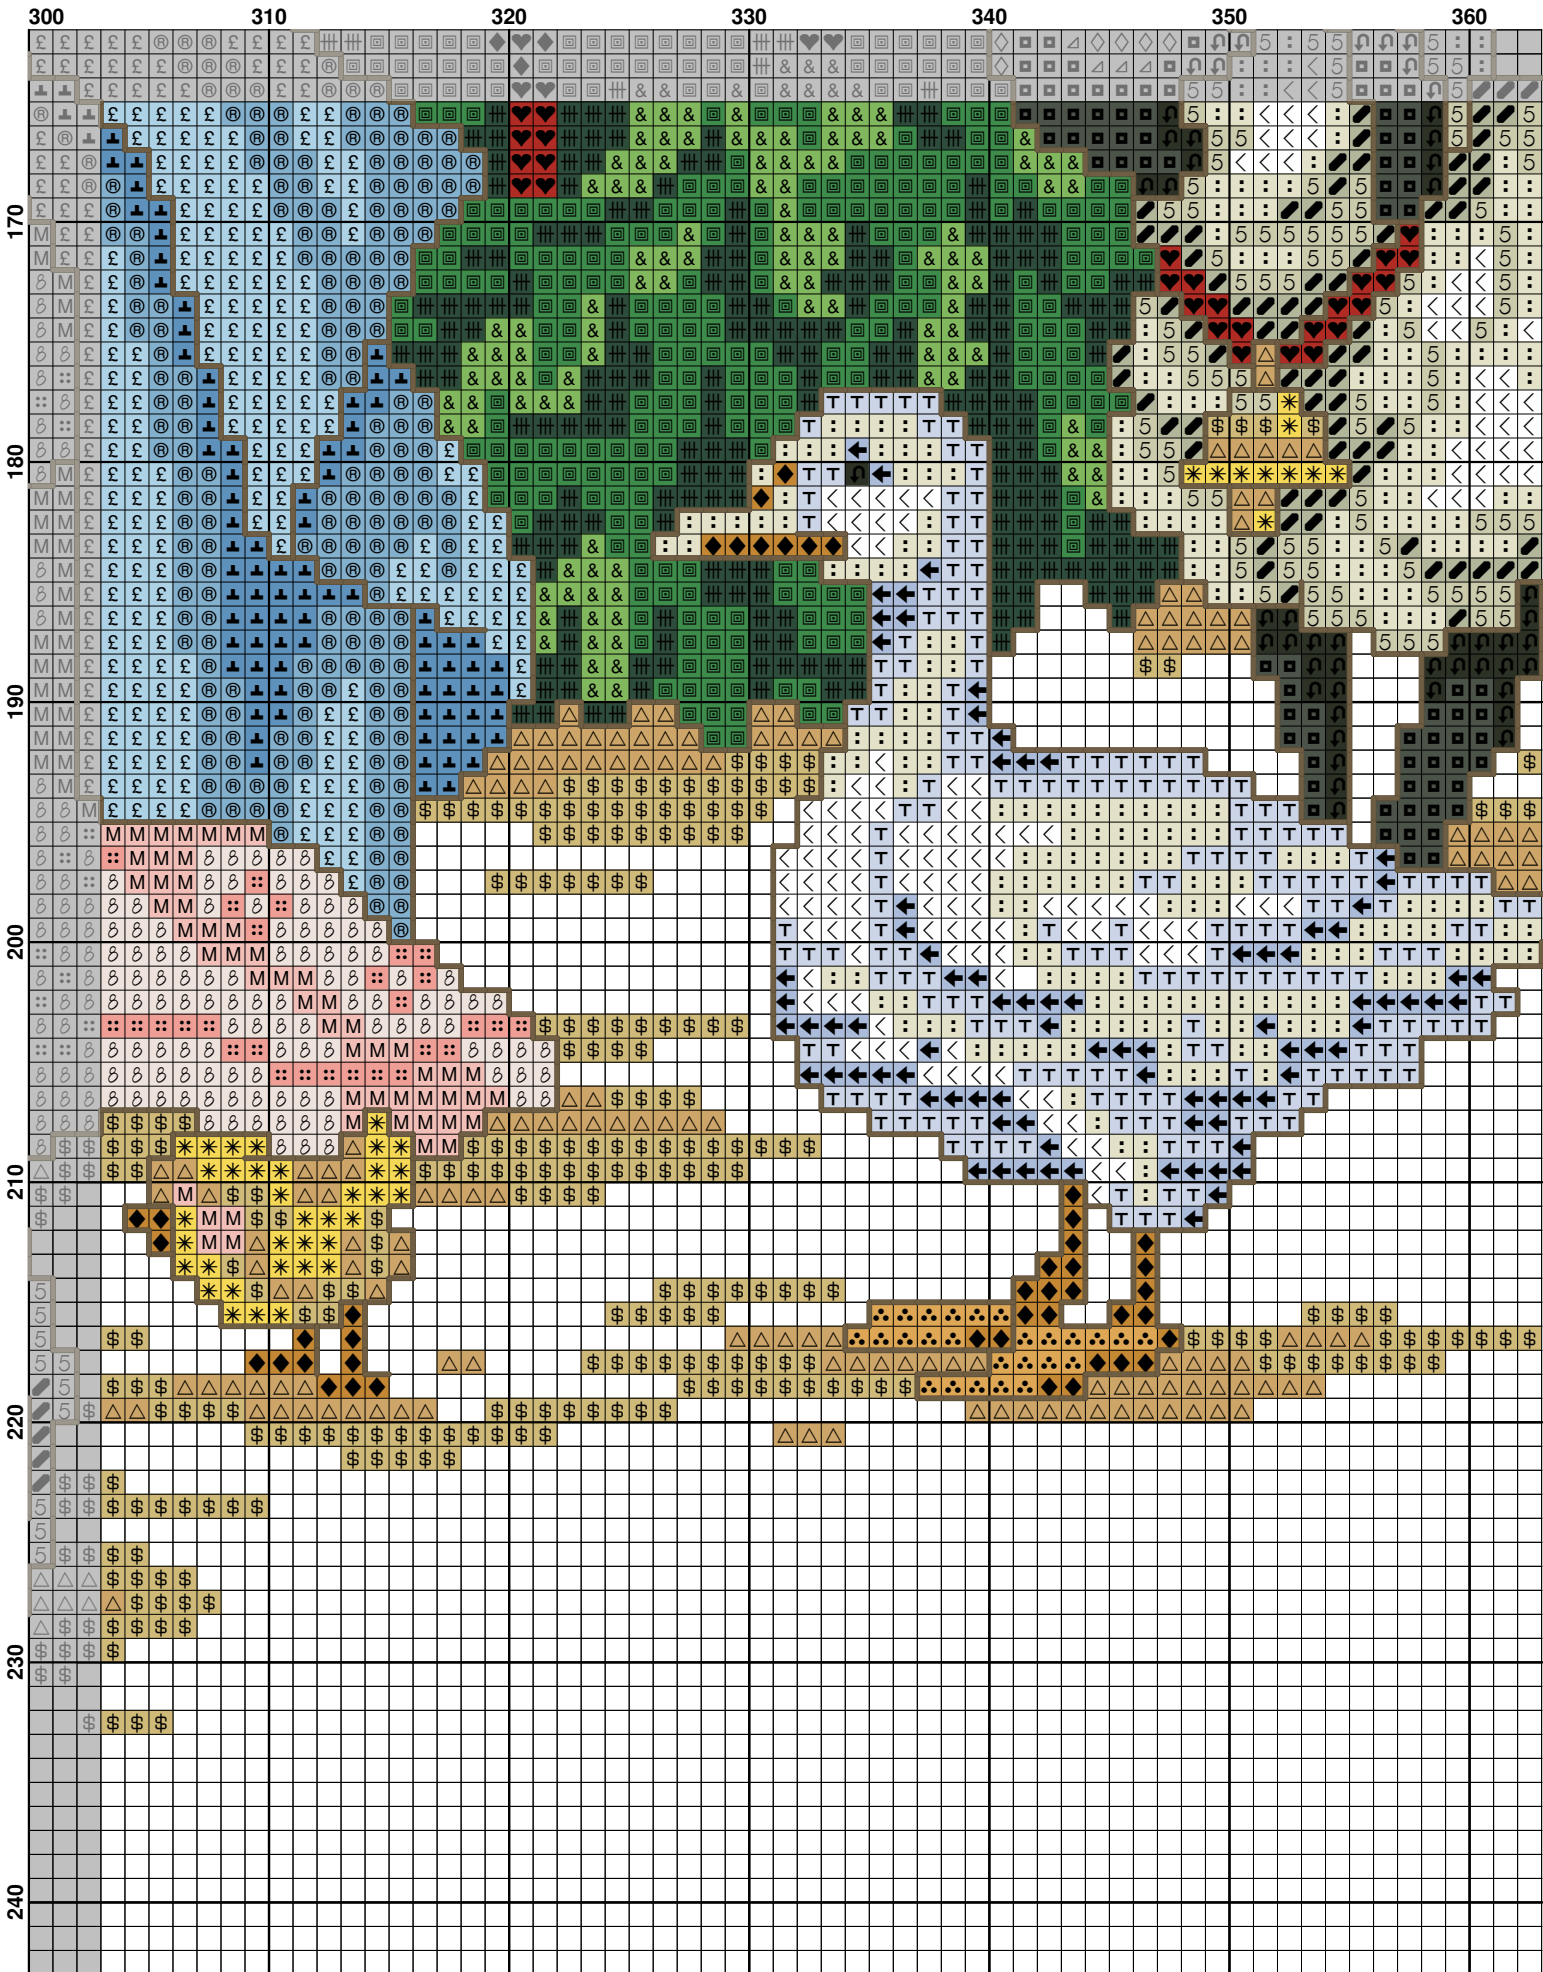

10 20 30 40 50 60

170
180
190
200
210
220
230
240

Pattern Name: Christmas Pageant Tree Skirt
Designed By: 08526
Company: Needle Treasures
Copyright: vodomilka
Fabric: Aida 14, White
 492w X 223h Stitches
Size(s): 14 Count, 89.26w X 40.46h cm
 16 Count, 78.10w X 35.40h cm

Floss Used for Full Stitches:

Symbol	Strands	Type	Number	Color
	2	DMC	211	Lavender-LT
	2	DMC	310	Black
	2	DMC	341	Blue Violet-LT
	2	DMC	350	Coral-MD
	2	DMC	352	Coral-LT
	2	DMC	422	Hazelnut Brown-LT
	2	DMC	434	Brown-LT
	2	DMC	436	Tan
	2	DMC	500	Blue Green-VY DK
	2	DMC	552	Violet-MD
	2	DMC	553	Violet
	2	DMC	554	Violet-LT
	2	DMC	561	Jade-VY DK
	2	DMC	562	Jade-MD
	2	DMC	644	Beige Gray-MD
	2	DMC	701	Christmas Green-LT
	2	DMC	703	Chartreuse
	2	DMC	730	Olive Green-VY DK
	2	DMC	743	Yellow-MD
	2	DMC	745	Yellow-LT Pale
	2	DMC	747	Sky Blue-VY LT
	2	DMC	760	Salmon
	2	DMC	761	Salmon-LT
	2	DMC	813	Blue-LT
	2	DMC	817	Coral Red-VY DK
	2	DMC	819	Baby Pink-LT
	2	DMC	822	Beige Gray-LT
	2	DMC	826	Blue-MD
	2	DMC	827	Blue-VY LT
	2	DMC	839	Beige Brown-DK
	2	DMC	840	Beige Brown-MD
	2	DMC	930	Antique Blue-DK
	2	DMC	931	Antique Blue-MD
	2	DMC	945	Tawny
	2	DMC	975	Golden Brown-DK
	2	DMC	976	Golden Brown-MD
	2	DMC	977	Golden Brown-LT
	2	DMC	3012	Khaki Green-MD
	2	DMC	3023	Brown Gray-LT
	2	DMC	3685	Mauve-DK

Symbol	Strands	Type	Number	Color
	2	DMC	3687	Mauve
	2	DMC	3747	Blue Violet-VY LT
	2	DMC	3773	Desert Sand-MD
	2	DMC	3799	Pewter Gray-VY DK
	2	DMC	White	White

Floss Used for Quarter Stitches:

Symbol	Strands	Type	Number	Color
	2	DMC	760	Salmon
	2	DMC	945	Tawny
	2	DMC	3773	Desert Sand-MD

Floss Used for Back Stitches:

Symbol	Strands	Type	Number	Color
	1	DMC	839	Beige Brown-DK

Floss Used for Straight Stitches:

Symbol	Strands	Type	Number	Color
	1	DMC	743	Yellow-MD